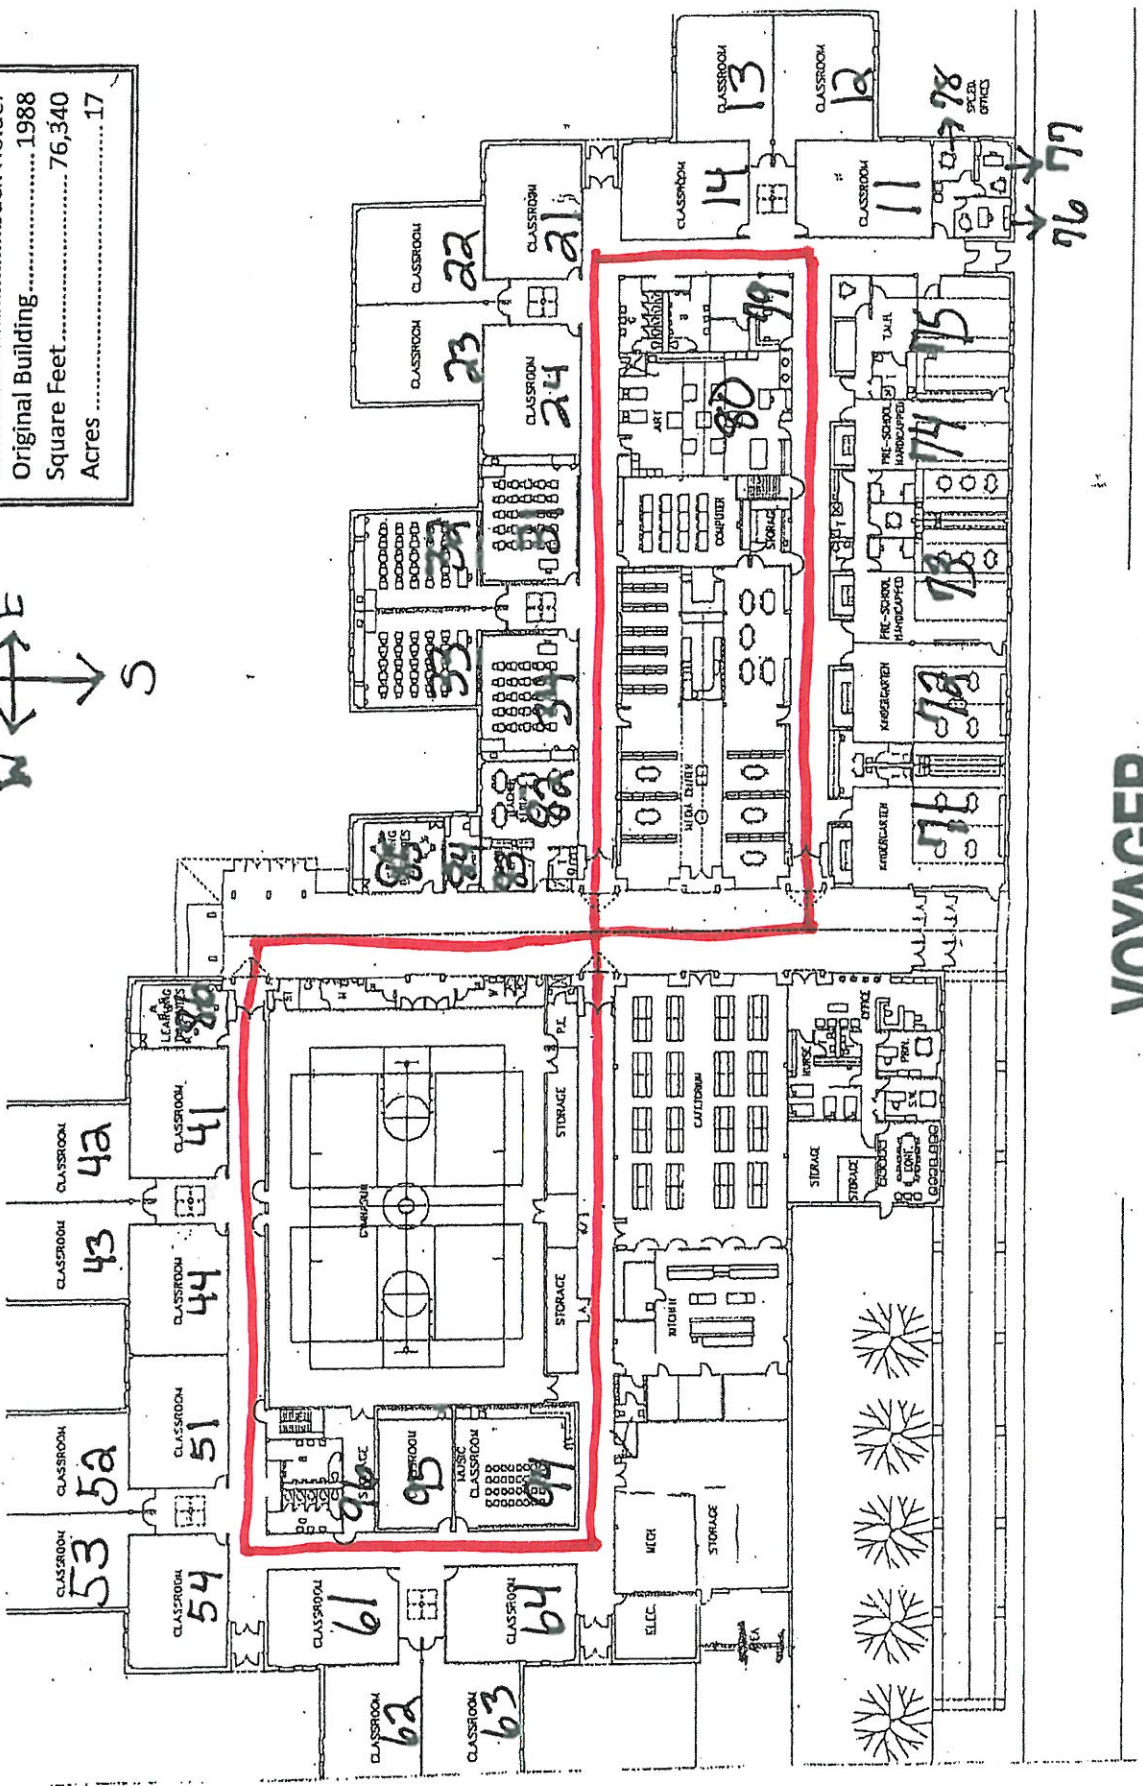

*Path = approx. 350 steps*

Principal .....	Dana Christenson
Office Mgr .....	Arlene Lorenz
Custodian .....	Jack Holder
Original Building .....	1988
Square Feet .....	76,340
Acres .....	17

# VOYAGER ELEMENTARY SCHOOL